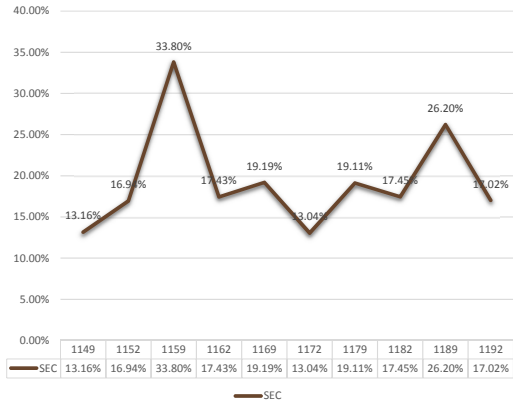

5. UGRD ONLINE DFWI RATES

Numbers ending in 2 are spring semesters, numbers ending in 9 are fall semesters
The middle number represents the year. So, for example, 1142 = spring 2014; 1149 = fall 2014

in-person vs. online course DFWI rates fall 2014 - spring 2019 SFEM - SECURITY MANAGEMENT

by headcount

UGRD ON CAMPUS	
Row Labels	SEC
1149	327
1152	297
1159	388
1162	371
1169	342
1172	407
1179	308
1182	296
1189	354
1192	412
Grand Total	3502

UGRD ON CAMPUS DFW	
Row Labels	SEC
1149	34
1152	25
1159	37
1162	54
1169	31
1172	44
1179	33
1182	29
1189	52
1192	34
Grand Total	373

UGRD ONLINE	
Row Labels	SEC
1149	76
1152	124
1159	71
1162	109
1169	99
1172	115
1179	157
1182	235
1189	187
1192	235
Grand Total	1408

UGRD ONLINE DFW	
Row Labels	SEC
1149	10
1152	21
1159	24
1162	19
1169	19
1172	15
1179	30
1182	41
1189	49
1192	40
Grand Total	268

Numbers ending in 2 are spring semesters, numbers ending in 9 are fall semesters
The middle number represents the year. So, for example, 1142 = spring 2014; 1149 = fall 2014