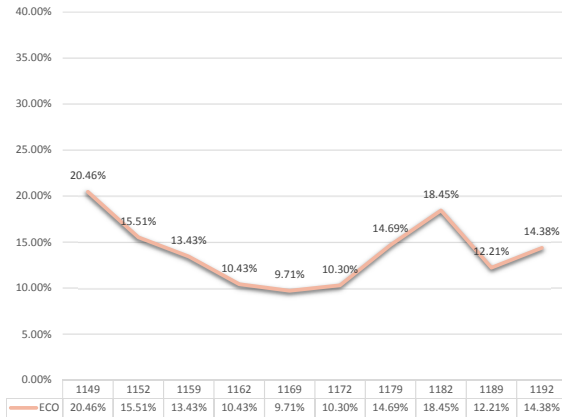

in-person vs. online course DFWI rates fall 2014 - spring 2019 ECONOMICS

UGRD IN-PERSON DFWI RATES