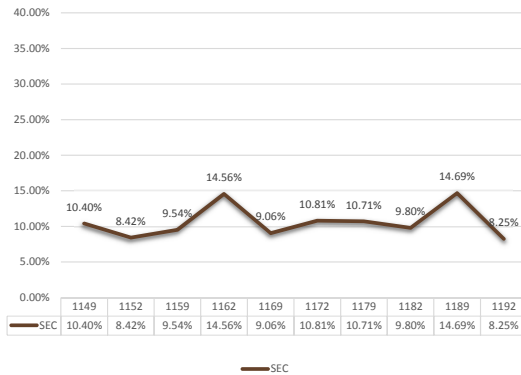

in-person vs. online course DFWI rates fall 2014 - spring 2019 SFEM - SECURITY MANAGEMENT

UGRD IN-PERSON DFWI RATES