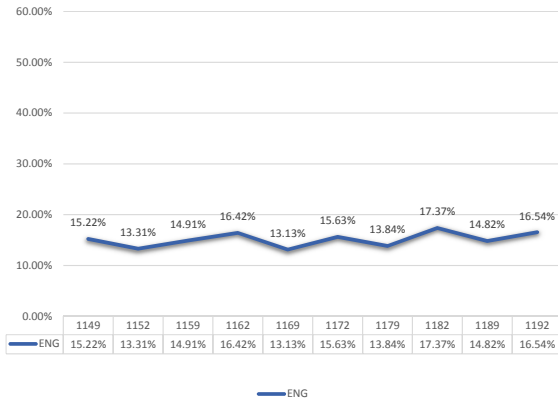

in-person vs. online course DFWI rates fall 2014 - spring 2019 ENGLISH

UGRD IN-PERSON DFWI RATES