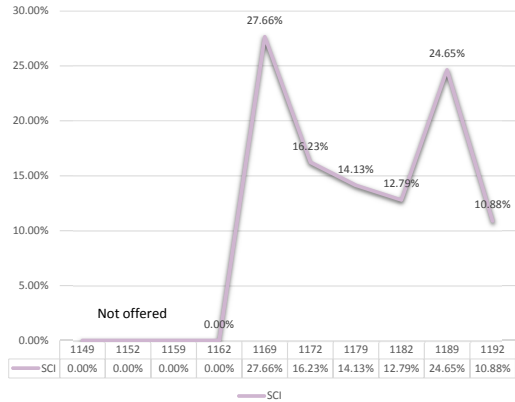

5. UGRD ONLINE DFWI RATES

Numbers ending in 2 are spring semesters, numbers ending in 9 are fall semesters
The middle number represents the year. So, for example, 1142 = spring 2014; 1149 = fall 2014

in-person vs. online course DFWI rates fall 2014 - spring 2019 SCIENCE

by headcount

UGRD ON CAMPUS	
Row Labels	SCI
1149	1604
1152	1928
1159	2072
1162	2349
1169	2189
1172	2137
1179	2048
1182	2147
1189	1999
1192	2008
Grand Total	20481

UGRD ON CAMPUS DFW	
Row Labels	SCI
1149	113
1152	138
1159	217
1162	237
1169	217
1172	223
1179	240
1182	220
1189	180
1192	168
Grand Total	1953

UGRD ONLINE	
Row Labels	SCI
1149	
1152	
1159	
1162	
1169	47
1172	191
1179	92
1182	258
1189	142
1192	285
Grand Total	1015

UGRD ONLINE DFW	
Row Labels	SCI
1149	
1152	
1159	
1162	
1169	13
1172	31
1179	13
1182	33
1189	35
1192	31
Grand Total	156

Numbers ending in 2 are spring semesters, numbers ending in 9 are fall semesters
The middle number represents the year. So, for example, 1142 = spring 2014; 1149 = fall 2014