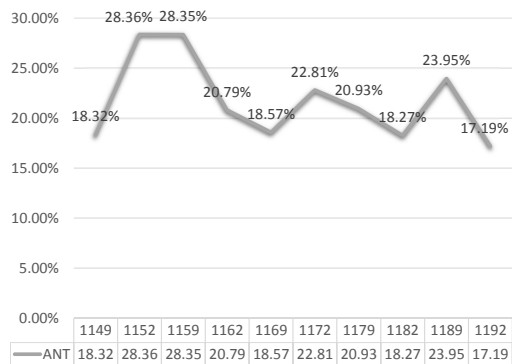

5. UGRD ONLINE DFWI RATES

Numbers ending in 2 are spring semesters, numbers ending in 9 are fall semesters
The middle number represents the year. So, for example, 1142 = spring 2014; 1149 = fall 2014

in-person vs. online course DFWI rates fall 2014 - spring 2019 ANTHROPOLOGY

by headcount

UGRD ON CAMPUS		UGRD ON CAMPUS DFW	
Row Labels	ANT	Row Labels	ANT
1149	1447	1149	143
1152	1409	1152	162
1159	1518	1159	207
1162	1338	1162	202
1169	1470	1169	209
1172	1513	1172	204
1179	1661	1179	219
1182	1584	1182	212
1189	1702	1189	244
1192	1390	1192	179
Grand Total	15032	Grand Total	1981

UGRD ONLINE		UGRD ONLINE DFW	
Row Labels	ANT	Row Labels	ANT
1149	131	1149	24
1152	134	1152	38
1159	127	1159	36
1162	279	1162	58
1169	280	1169	52
1172	342	1172	78
1179	492	1179	103
1182	531	1182	97
1189	501	1189	120
1192	570	1192	98
Grand Total	3387	Grand Total	704

Numbers ending in 2 are spring semesters, numbers ending in 9 are fall semesters
The middle number represents the year. So, for example, 1142 = spring 2014; 1149 = fall 2014