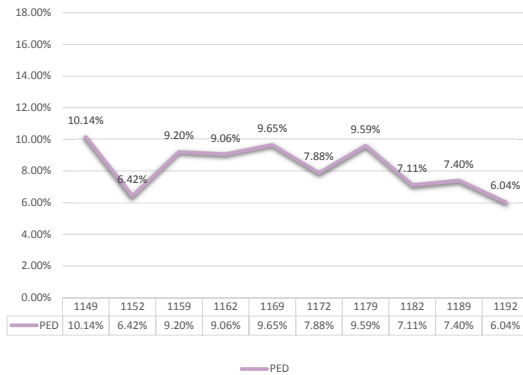

in-person vs. online course DFWI rates fall 2014 - spring 2019 COUNSELING - PHYSICAL EDUCATION

UGRD IN-PERSON DFWI RATES