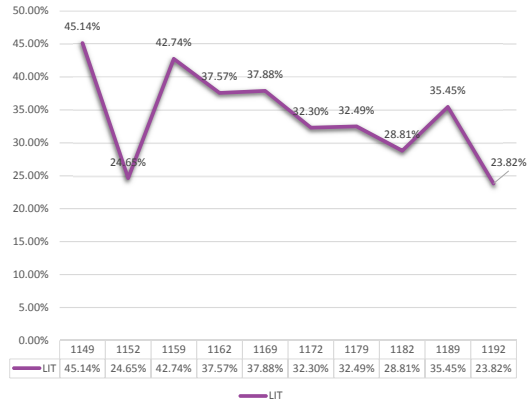

5. UGRD ONLINE DFWI RATES

Numbers ending in 2 are spring semesters, numbers ending in 9 are fall semesters
The middle number represents the year. So, for example, 1142 = spring 2014; 1149 = fall 2014

in-person vs. online course DFWI rates fall 2014 - spring 2019 ENGLISH - LITERATURE

by headcount

UGRD ON CAMPUS	
Row Labels	LIT
1149	1793
1152	1992
1159	1773
1162	1619
1169	1607
1172	1451
1179	1623
1182	1561
1189	1522
1192	1451
Grand Total	16392

UGRD ON CAMPUS DFW	
Row Labels	LIT
1149	328
1152	312
1159	313
1162	288
1169	282
1172	298
1179	339
1182	321
1189	248
1192	267
Grand Total	2996

UGRD ONLINE	
Row Labels	LIT
1149	144
1152	142
1159	241
1162	370
1169	293
1172	322
1179	277
1182	354
1189	330
1192	319
Grand Total	2792

UGRD ONLINE DFW	
Row Labels	LIT
1149	65
1152	35
1159	103
1162	139
1169	111
1172	104
1179	90
1182	102
1189	117
1192	76
Grand Total	942

Numbers ending in 2 are spring semesters, numbers ending in 9 are fall semesters
The middle number represents the year. So, for example, 1142 = spring 2014; 1149 = fall 2014