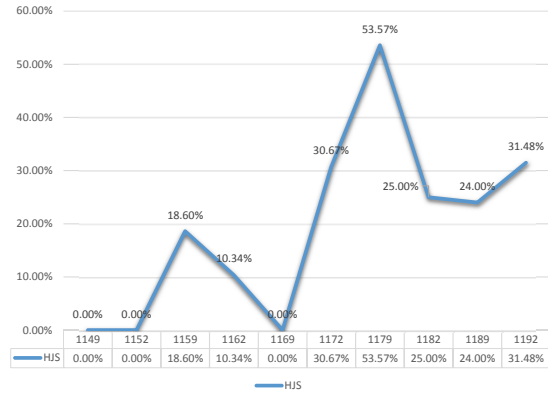

5. UGRD ONLINE DFWI RATES

Numbers ending in 2 are spring semesters, numbers ending in 9 are fall semesters
The middle number represents the year. So, for example, 1142 = spring 2014; 1149 = fall 2014

in-person vs. online course DFWI rates fall 2014 - spring 2019 HISTORY - HUMANITIES AND JUSTICE

by headcount

UGRD ON CAMPUS	
Row Labels	HJS
1149	122
1152	146
1159	98
1162	84
1169	103
1172	51
1179	159
1182	136
1189	141
1192	142
Grand Total	1182

UGRD ON CAMPUS DFW	
Row Labels	HJS
1149	25
1152	33
1159	21
1162	12
1169	18
1172	11
1179	30
1182	34
1189	24
1192	29
Grand Total	237

UGRD ONLINE	
Row Labels	HJS
1149	
1152	
1159	43
1162	29
1169	
1172	75
1179	28
1182	28
1189	50
1192	54
Grand Total	307

UGRD ONLINE DFW	
Row Labels	HJS
1149	
1152	
1159	8
1162	3
1169	
1172	23
1179	15
1182	7
1189	12
1192	17
Grand Total	85

Numbers ending in 2 are spring semesters, numbers ending in 9 are fall semesters
The middle number represents the year. So, for example, 1142 = spring 2014; 1149 = fall 2014