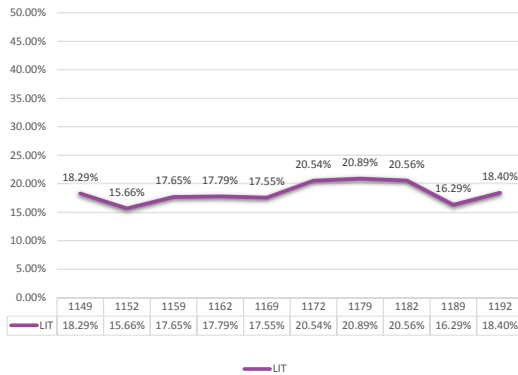

in-person vs. online course DFWI rates fall 2014 - spring 2019 ENGLISH - LITERATURE

UGRD IN-PERSON DFWI RATES