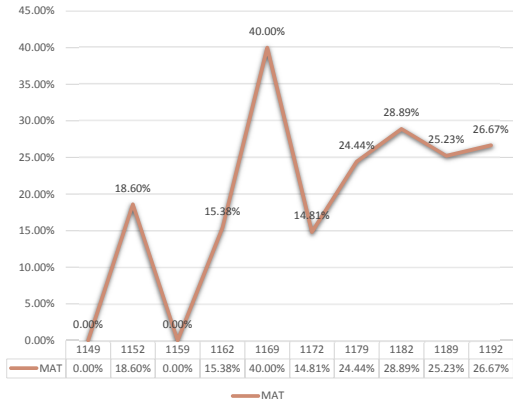

5. UGRD ONLINE DFWI RATES

Numbers ending in 2 are spring semesters, numbers ending in 9 are fall semesters
The middle number represents the year. So, for example, 1142 = spring 2014; 1149 = fall 2014

in-person vs. online course DFWI rates fall 2014 - spring 2019 MATH

by headcount

UGRD ON CAMPUS	
Row Labels	MAT
1149	3157
1152	2234
1159	2812
1162	2031
1169	2625
1172	1680
1179	2787
1182	1914
1189	2897
1192	1994
Grand Total	24131

UGRD ON CAMPUS DFW	
Row Labels	MAT
1149	908
1152	655
1159	838
1162	595
1169	821
1172	591
1179	784
1182	629
1189	846
1192	639
Grand Total	7306

UGRD ONLINE	
Row Labels	MAT
1149	
1152	43
1159	
1162	52
1169	15
1172	81
1179	45
1182	135
1189	111
1192	60
Grand Total	542

UGRD ONLINE DFW	
Row Labels	MAT
1149	
1152	8
1159	
1162	8
1169	6
1172	12
1179	11
1182	39
1189	28
1192	16
Grand Total	128

Numbers ending in 2 are spring semesters, numbers ending in 9 are fall semesters
The middle number represents the year. So, for example, 1142 = spring 2014; 1149 = fall 2014