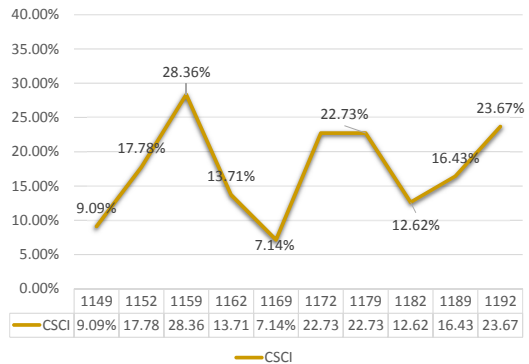

5. UGRD ONLINE DFWI RATES

Numbers ending in 2 are spring semesters, numbers ending in 9 are fall semesters
The middle number represents the year. So, for example, 1142 = spring 2014; 1149 = fall 2014

in-person vs. online course DFWI rates fall 2014 - spring 2019 MATH - COMPUTER SCIENCE AND INFORMATION SECURITY

by headcount

UGRD ON CAMPUS		UGRD ON CAMPUS DFW		UGRD ONLINE		UGRD ONLINE DFW	
Row Labels	CSCI	Row Labels	CSCI	Row Labels	CSCI	Row Labels	CSCI
1149	378	1149	90	1149	44	1149	4
1152	505	1152	100	1152	90	1152	16
1159	608	1159	191	1159	67	1159	19
1162	731	1162	252	1162	124	1162	17
1169	739	1169	195	1169	42	1169	3
1172	870	1172	233	1172	66	1172	15
1179	822	1179	188	1179	66	1179	15
1182	935	1182	203	1182	103	1182	13
1189	1014	1189	271	1189	140	1189	23
1192	1123	1192	299	1192	169	1192	40
Grand Total	7725	Grand Total	2022	Grand Total	911	Grand Total	165

Numbers ending in 2 are spring semesters, numbers ending in 9 are fall semesters
The middle number represents the year. So, for example, 1142 = spring 2014; 1149 = fall 2014