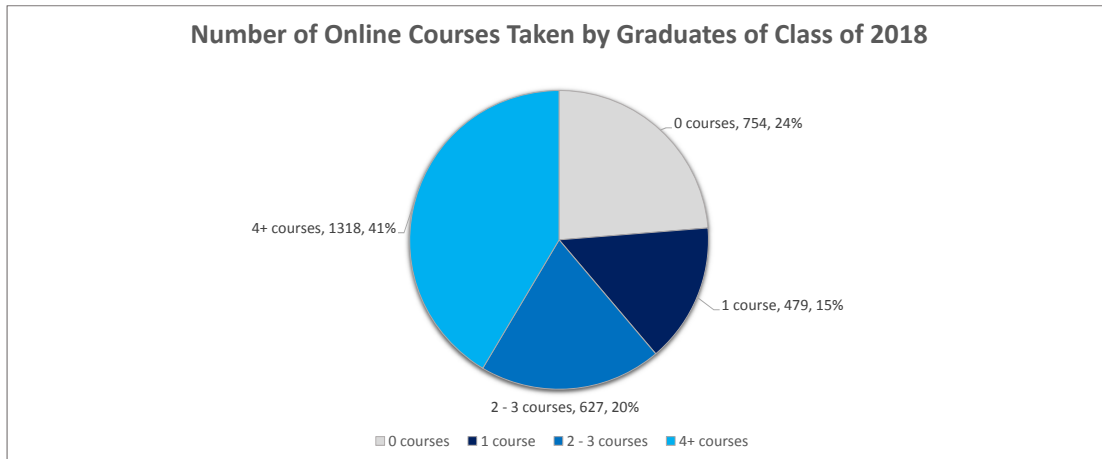

Out of 3178 students to graduate with a BA or BS in 2018, 41% had taken 4 or more courses online, only 24% had taken no courses online