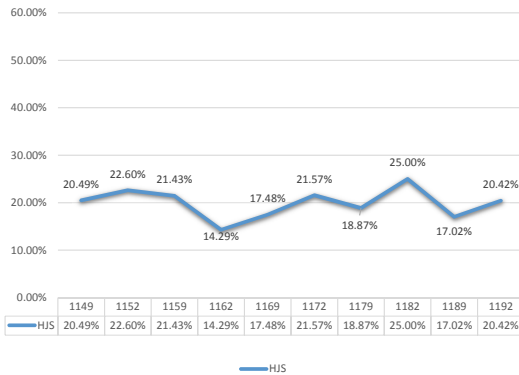

in-person vs. online course DFWI rates fall 2014 - spring 2019 HISTORY - HUMANITIES AND JUSTICE

UGRD IN-PERSON DFWI RATES