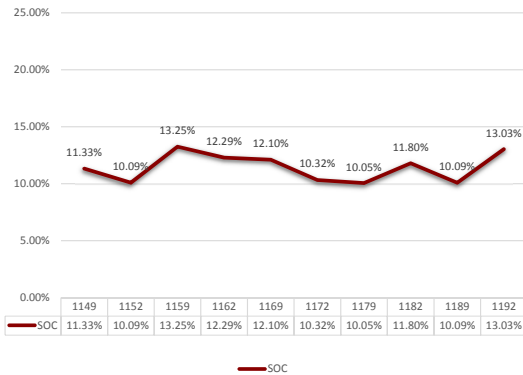

in-person vs. online course DFWI rates fall 2014 - spring 2019 SOCIOLOGY

UGRD IN-PERSON DFWI RATES