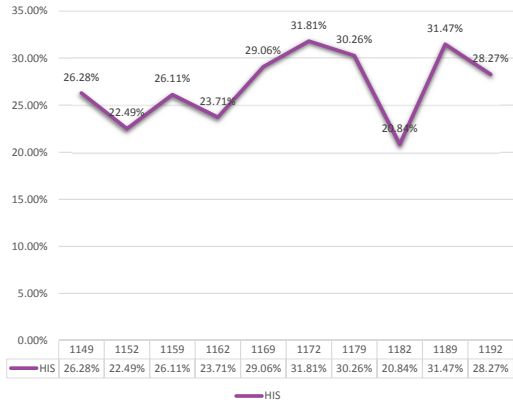

5. UGRD ONLINE DFWI RATES

Numbers ending in 2 are spring semesters, numbers ending in 9 are fall semesters
The middle number represents the year. So, for example, 1142 = spring 2014; 1149 = fall 2014

in-person vs. online course DFWI rates fall 2014 - spring 2019 HISTORY

by headcount

UGRD ON CAMPUS	
Row Labels	HIS
1149	2467
1152	2117
1159	2066
1162	1698
1169	1747
1172	1562
1179	1468
1182	1308
1189	1428
1192	1421
Grand Total	17282

UGRD ON CAMPUS DFW	
Row Labels	HIS
1149	374
1152	291
1159	270
1162	307
1169	269
1172	246
1179	284
1182	293
1189	266
1192	296
Grand Total	2896

UGRD ONLINE	
Row Labels	HIS
1149	137
1152	378
1159	475
1162	717
1169	609
1172	720
1179	499
1182	547
1189	607
1192	619
Grand Total	5308

UGRD ONLINE DFW	
Row Labels	HIS
1149	36
1152	85
1159	124
1162	170
1169	177
1172	229
1179	151
1182	114
1189	191
1192	175
Grand Total	1452

Numbers ending in 2 are spring semesters, numbers ending in 9 are fall semesters
The middle number represents the year. So, for example, 1142 = spring 2014; 1149 = fall 2014