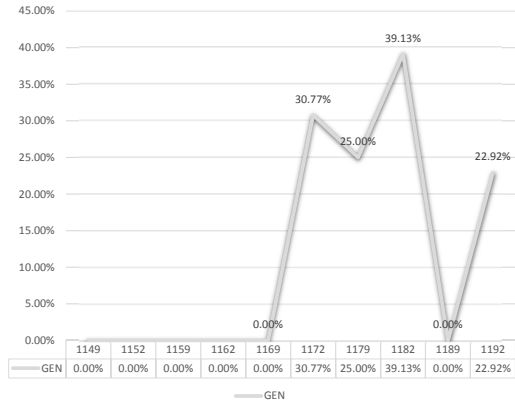

5. UGRD ONLINE DFWI RATES

Numbers ending in 2 are spring semesters, numbers ending in 9 are fall semesters
The middle number represents the year. So, for example, 1142 = spring 2014; 1149 = fall 2014

in-person vs. online course DFWI rates fall 2014 - spring 2019 INTERDISCIPLINARY STUDIES - GENDER STUDIES

by headcount

UGRD ON CAMPUS	
Row Labels	GEN
1149	378
1152	353
1159	422
1162	358
1169	458
1172	326
1179	412
1182	328
1189	379
1192	322
Grand Total	3736

UGRD ON CAMPUS DFW	
Row Labels	GEN
1149	70
1152	39
1159	58
1162	55
1169	44
1172	46
1179	55
1182	54
1189	53
1192	43
Grand Total	517

UGRD ONLINE	
Row Labels	GEN
1149	
1152	
1159	
1162	
1169	
1172	26
1179	28
1182	23
1189	
1192	48
Grand Total	125

UGRD ONLINE DFW	
Row Labels	GEN
1149	
1152	
1159	
1162	
1169	
1172	8
1179	7
1182	9
1189	
1192	11
Grand Total	35

Numbers ending in 2 are spring semesters, numbers ending in 9 are fall semesters
The middle number represents the year. So, for example, 1142 = spring 2014; 1149 = fall 2014