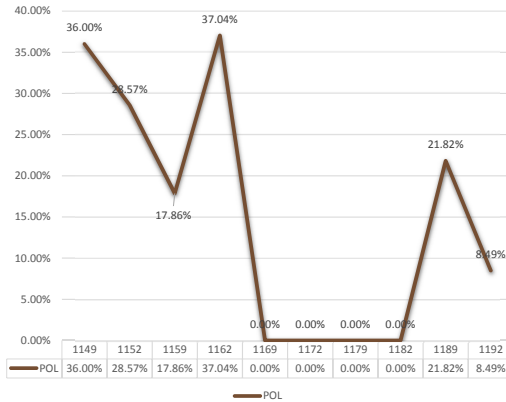

5. UGRD ONLINE DFWI RATES

Numbers ending in 2 are spring semesters, numbers ending in 9 are fall semesters
The middle number represents the year. So, for example, 1142 = spring 2014; 1149 = fall 2014

in-person vs. online course DFWI rates fall 2014 - spring 2019 POLITICAL SCIENCE

by headcount

UGRD ON CAMPUS	
Row Labels	POL
1149	2095
1152	2198
1159	2001
1162	2167
1169	1827
1172	1915
1179	1991
1182	2037
1189	2131
1192	2049
Grand Total	20411

UGRD ON CAMPUS DFW	
Row Labels	POL
1149	397
1152	393
1159	411
1162	425
1169	403
1172	341
1179	379
1182	326
1189	371
1192	338
Grand Total	3784

UGRD ONLINE	
Row Labels	POL
1149	25
1152	28
1159	28
1162	27
1169	
1172	
1179	
1182	
1189	55
1192	106
Grand Total	269

UGRD ONLINE DFW	
Row Labels	POL
1149	9
1152	8
1159	5
1162	10
1169	
1172	
1179	
1182	
1189	12
1192	9
Grand Total	53

Numbers ending in 2 are spring semesters, numbers ending in 9 are fall semesters
The middle number represents the year. So, for example, 1142 = spring 2014; 1149 = fall 2014