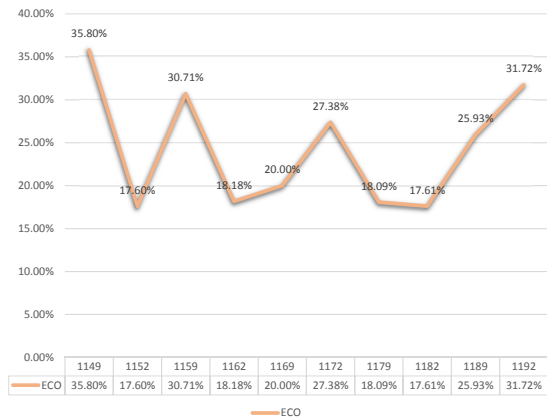

5. UGRD ONLINE DFWI RATES

Numbers ending in 2 are spring semesters, numbers ending in 9 are fall semesters
The middle number represents the year. So, for example, 1142 = spring 2014; 1149 = fall 2014

in-person vs. online course DFWI rates fall 2014 - spring 2019 ECONOMICS

by headcount

UGRD ON CAMPUS	
Row Labels	ECO
1149	948
1152	1012
1159	886
1162	844
1169	793
1172	796
1179	919
1182	927
1189	1032
1192	939
Grand Total	9096

UGRD ON CAMPUS DFW	
Row Labels	ECO
1149	194
1152	157
1159	119
1162	88
1169	77
1172	82
1179	135
1182	171
1189	126
1192	135
Grand Total	1284

UGRD ONLINE	
Row Labels	ECO
1149	81
1152	125
1159	127
1162	110
1169	85
1172	168
1179	94
1182	176
1189	189
1192	186
Grand Total	1341

UGRD ONLINE DFW	
Row Labels	ECO
1149	29
1152	22
1159	39
1162	20
1169	17
1172	46
1179	17
1182	31
1189	49
1192	59
Grand Total	329

Numbers ending in 2 are spring semesters, numbers ending in 9 are fall semesters
The middle number represents the year. So, for example, 1142 = spring 2014; 1149 = fall 2014