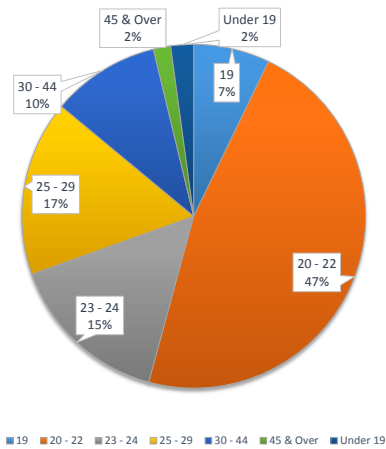

Notable: whites and blacks take online courses in slightly greater proportion to their population at the college

DEMOGRAPHICS, STUDENTS WHO TOOK COURSES ONLINE 2016-19

Total credits taken online 2016-2019 by each group

American Indian or Native A	717
Asian or Pacific Islander	18966
Black, Non-Hispanic	40927
Hispanic, Other	69431
White, Non-Hispanic	47942
GRAND TOTAL	177983

63% of UNDERGRADUATE students who take online courses are between the ages of 20-24 (2016-2019)

Total credits by age/mode

Notable: as a percentage of credits taken, those over 25 take about 1/4 of all their classes online

Class_Level	Undergraduate					
Academic_Year	(All)					
	Column Labels					
Row Labels	Fully online	Hybrid 20%-80%	In-person	Online 80%+	Web-enhanced	Grand Total
Sum of Total_Credits						
19	10405	4342	113898	60	859	129564
20 - 22	68299	17118	327532	297	1434	414680
23 - 24	22231	5045	87178	99	409	114962
25 - 29	23961	5401	76664.5	126	309	106461.5
30 - 44	14782	3435	39198	102	150	57667
45 & Over	2373	561	6964	9	23	9930
Under 19	3114	2013	152606	6	2433	160172
(blank)			12			12
Sum of Total_Credits (%)						
19	8.03%	3.35%	87.91%	0.05%	0.66%	100.00%
20 - 22	16.47%	4.13%	78.98%	0.07%	0.35%	100.00%
23 - 24	19.34%	4.39%	75.83%	0.09%	0.36%	100.00%
25 - 29	22.51%	5.07%	72.01%	0.12%	0.29%	100.00%
30 - 44	25.63%	5.96%	67.97%	0.18%	0.26%	100.00%
45 & Over	23.90%	5.65%	70.13%	0.09%	0.23%	100.00%
Under 19	1.94%	1.26%	95.28%	0.00%	1.52%	100.00%
(blank)	0.00%	0.00%	100.00%	0.00%	0.00%	100.00%
Total Sum of Total_Credits	145165	37915	804052.5	699	5617	993448.5
Total Sum of Total_Credits (%)	14.61%	3.82%	80.94%	0.07%	0.57%	100.00%