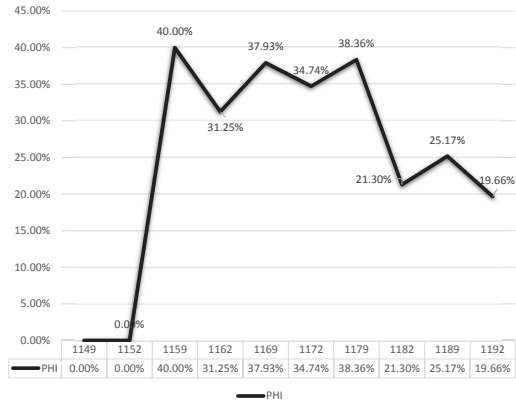

5. UGRD ONLINE DFWI RATES

Numbers ending in 2 are spring semesters, numbers ending in 9 are fall semesters
The middle number represents the year. So, for example, 1142 = spring 2014; 1149 = fall 2014

in-person vs. online course DFWI rates fall 2014 - spring 2019 PHILOSOPHY

by headcount

UGRD ON CAMPUS		UGRD ON CAMPUS DFW		UGRD ONLINE		UGRD ONLINE DFW	
Row Labels	PHI	Row Labels	PHI	Row Labels	PHI	Row Labels	PHI
1149	1218	1149	200	1149		1149	
1152	993	1152	134	1152	15	1152	
1159	1108	1159	184	1159	15	1159	6
1162	997	1162	162	1162	48	1162	15
1169	1127	1169	206	1169	29	1169	11
1172	1070	1172	182	1172	95	1172	33
1179	1110	1179	190	1179	73	1179	28
1182	1148	1182	205	1182	216	1182	46
1189	1169	1189	156	1189	143	1189	36
1192	1202	1192	194	1192	178	1192	35
Grand Total	11142	Grand Total	1813	Grand Total	812	Grand Total	210

Numbers ending in 2 are spring semesters, numbers ending in 9 are fall semesters
The middle number represents the year. So, for example, 1142 = spring 2014; 1149 = fall 2014