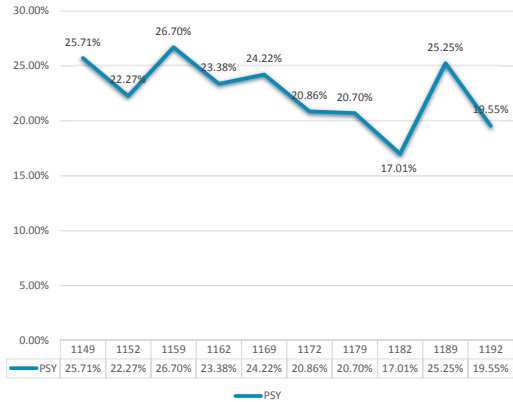

5. UGRD ONLINE DFWI RATES

Numbers ending in 2 are spring semesters, numbers ending in 9 are fall semesters
The middle number represents the year. So, for example, 1142 = spring 2014; 1149 = fall 2014

in-person vs. online course DFWI rates fall 2014 - spring 2019 PSYCHOLOGY

by headcount

UGRD ON CAMPUS	
Row Labels	PSY
1149	5366
1152	5008
1159	5085
1162	4747
1169	4714
1172	4098
1179	4280
1182	4058
1189	4239
1192	4421
Grand Total	46016

UGRD ON CAMPUS DFW	
Row Labels	PSY
1149	1141
1152	990
1159	1031
1162	924
1169	956
1172	806
1179	824
1182	745
1189	722
1192	800
Grand Total	8939

UGRD ONLINE	
Row Labels	PSY
1149	315
1152	494
1159	397
1162	616
1169	450
1172	882
1179	681
1182	1123
1189	998
1192	1243
Grand Total	7199

UGRD ONLINE DFW	
Row Labels	PSY
1149	81
1152	110
1159	106
1162	144
1169	109
1172	184
1179	141
1182	191
1189	252
1192	243
Grand Total	1561

Numbers ending in 2 are spring semesters, numbers ending in 9 are fall semesters
The middle number represents the year. So, for example, 1142 = spring 2014; 1149 = fall 2014