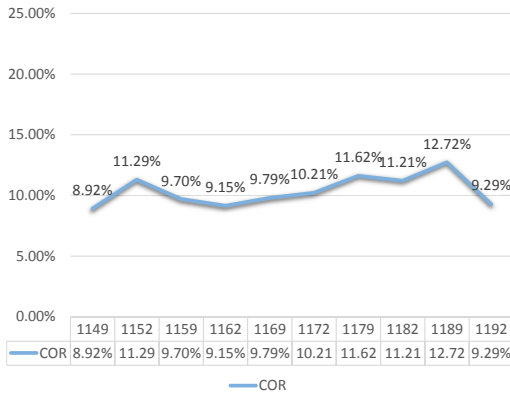

in-person vs. online course DFWI rates fall 2014 - spring 2019 LPS - CORRECTIONS

UGRD IN-PERSON DFWI RATES