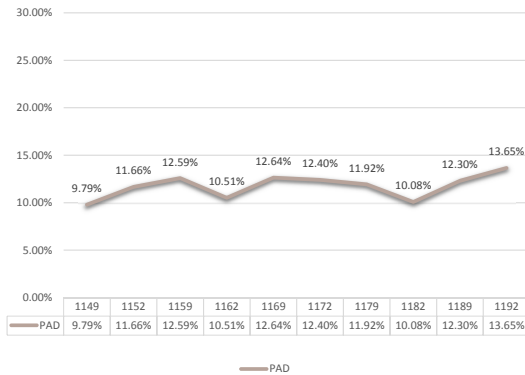

in-person vs. online course DFWI rates fall 2014 - spring 2019 PUBLIC ADMINISTRATION

UGRD IN-PERSON DFWI RATES