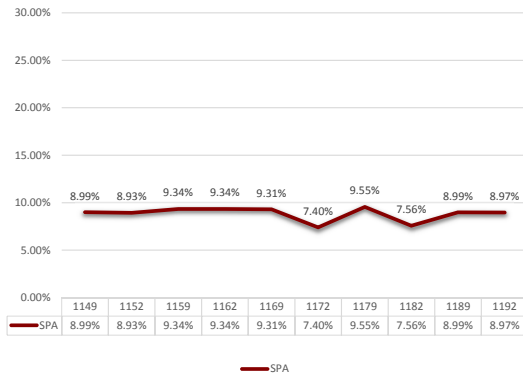

in-person vs. online course DFWI rates fall 2014 - spring 2019 MODERN LANGUAGES - SPANISH

UGRD IN-PERSON DFWI RATES