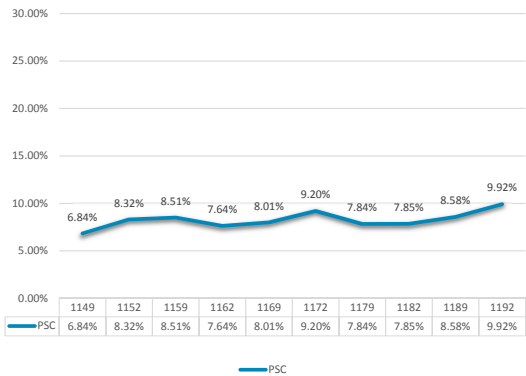

in-person vs. online course DFWI rates fall 2014 - spring 2019 LPS - POLICE SCIENCE

UGRD IN-PERSON DFWI RATES