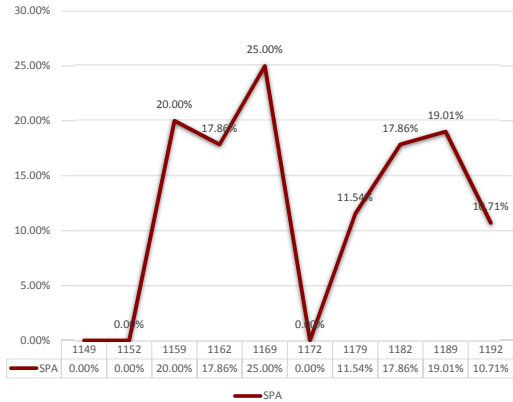

5. UGRD ONLINE DFWI RATES

Numbers ending in 2 are spring semesters, numbers ending in 9 are fall semesters
The middle number represents the year. So, for example, 1142 = spring 2014; 1149 = fall 2014

in-person vs. online course DFWI rates fall 2014 - spring 2019 MODERN LANGUAGES - SPANISH

by headcount

UGRD ON CAMPUS	
Row Labels	SPA
1149	834
1152	806
1159	728
1162	685
1169	752
1172	676
1179	754
1182	714
1189	801
1192	758
Grand Total	7508

UGRD ON CAMPUS DFW	
Row Labels	SPA
1149	75
1152	72
1159	68
1162	64
1169	70
1172	50
1179	72
1182	54
1189	72
1192	68
Grand Total	665

UGRD ONLINE	
Row Labels	SPA
1149	
1152	
1159	25
1162	28
1169	28
1172	
1179	26
1182	28
1189	142
1192	56
Grand Total	333

UGRD ONLINE DFW	
Row Labels	SPA
1149	
1152	
1159	5
1162	5
1169	7
1172	
1179	3
1182	5
1189	27
1192	6
Grand Total	58

Numbers ending in 2 are spring semesters, numbers ending in 9 are fall semesters
The middle number represents the year. So, for example, 1142 = spring 2014; 1149 = fall 2014