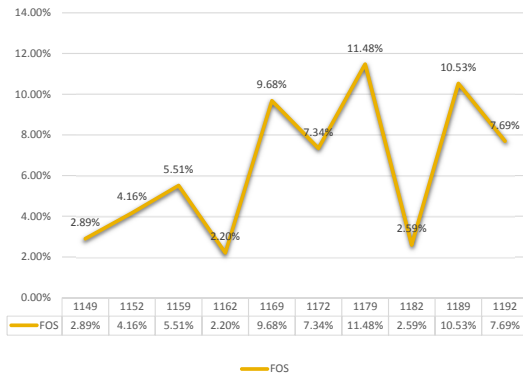

in-person vs. online course DFWI rates fall 2014 - spring 2019 SCIENCES - FORENSIC SCIENCE

UGRD IN-PERSON DFWI RATES