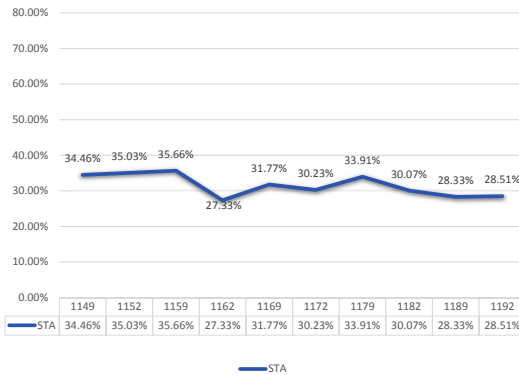

in-person vs. online course DFWI rates fall 2014 - spring 2019 MATHEMATICS - STATISTICS

UGRD IN-PERSON DFWI RATES