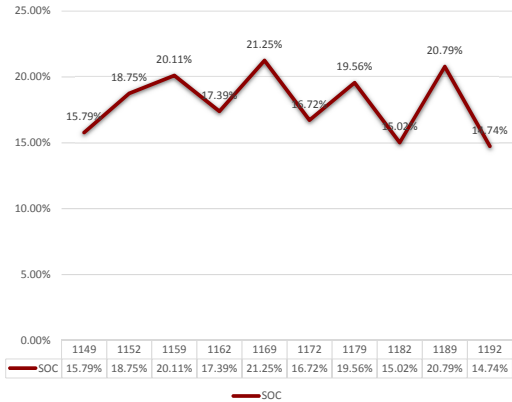

5. UGRD ONLINE DFWI RATES

Numbers ending in 2 are spring semesters, numbers ending in 9 are fall semesters
The middle number represents the year. So, for example, 1142 = spring 2014; 1149 = fall 2014

in-person vs. online course DFWI rates fall 2014 - spring 2019 SOCIOLOGY

by headcount

UGRD ON CAMPUS	
Row Labels	SOC
1149	4079
1152	4164
1159	4022
1162	3980
1169	3834
1172	3981
1179	4008
1182	4128
1189	4212
1192	3959
Grand Total	40367

UGRD ON CAMPUS DFW	
Row Labels	SOC
1149	462
1152	420
1159	533
1162	489
1169	464
1172	411
1179	403
1182	487
1189	425
1192	516
Grand Total	4610

UGRD ONLINE	
Row Labels	SOC
1149	57
1152	112
1159	174
1162	115
1169	240
1172	335
1179	317
1182	506
1189	457
1192	753
Grand Total	3066

UGRD ONLINE DFW	
Row Labels	SOC
1149	9
1152	21
1159	35
1162	20
1169	51
1172	56
1179	62
1182	76
1189	95
1192	111
Grand Total	536

Numbers ending in 2 are spring semesters, numbers ending in 9 are fall semesters
The middle number represents the year. So, for example, 1142 = spring 2014; 1149 = fall 2014