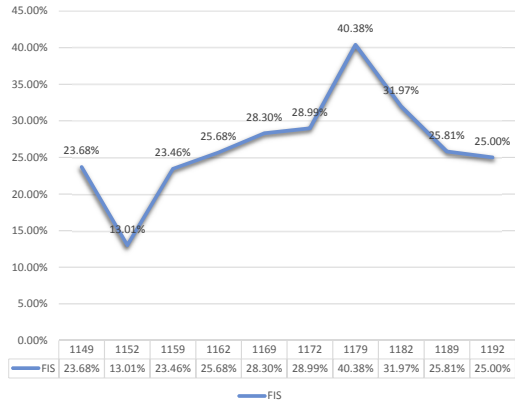

5. UGRD ONLINE DFWI RATES

Numbers ending in 2 are spring semesters, numbers ending in 9 are fall semesters
The middle number represents the year. So, for example, 1142 = spring 2014; 1149 = fall 2014

in-person vs. online course DFWI rates fall 2014 - spring 2019 SFEM - FIRE SCIENCE

by headcount

UGRD ON CAMPUS	
Row Labels	FIS
1149	230
1152	209
1159	225
1162	218
1169	259
1172	244
1179	272
1182	239
1189	228
1192	183
Grand Total	2307

UGRD ON CAMPUS DFW	
Row Labels	FIS
1149	24
1152	18
1159	33
1162	27
1169	33
1172	24
1179	38
1182	30
1189	19
1192	17
Grand Total	263

UGRD ONLINE	
Row Labels	FIS
1149	76
1152	123
1159	162
1162	183
1169	159
1172	169
1179	156
1182	122
1189	124
1192	136
Grand Total	1410

UGRD ONLINE DFW	
Row Labels	FIS
1149	18
1152	16
1159	38
1162	47
1169	45
1172	49
1179	63
1182	39
1189	32
1192	34
Grand Total	381

Numbers ending in 2 are spring semesters, numbers ending in 9 are fall semesters
The middle number represents the year. So, for example, 1142 = spring 2014; 1149 = fall 2014