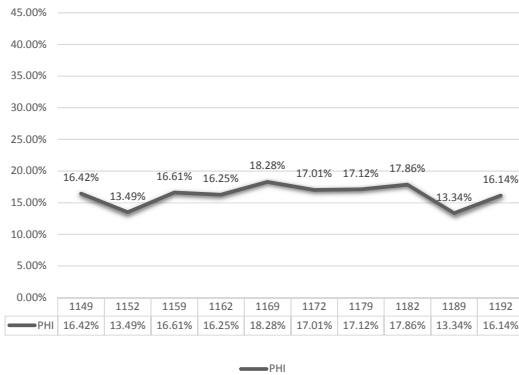

in-person vs. online course DFWI rates fall 2014 - spring 2019 PHILOSOPHY

UGRD IN-PERSON DFWI RATES