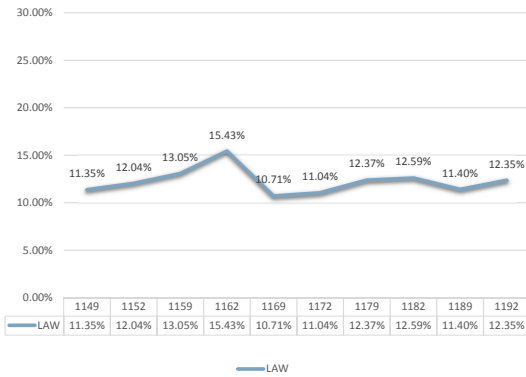

in-person vs. online course DFWI rates fall 2014 - spring 2019 LPS - LAW

UGRD IN-PERSON DFWI RATES