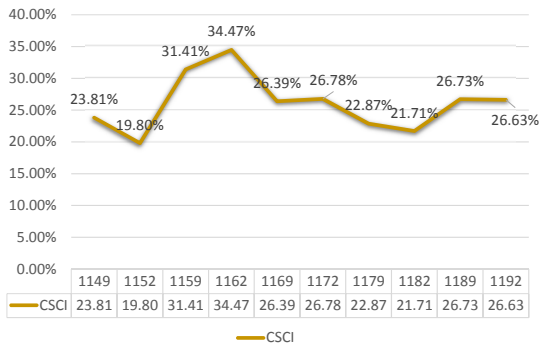

in-person vs. online course DFWI rates fall 2014 - spring 2019 MATH - COMPUTER SCIENCE AND INFORMATION SECURITY

UGRD IN-PERSON DFWI RATES