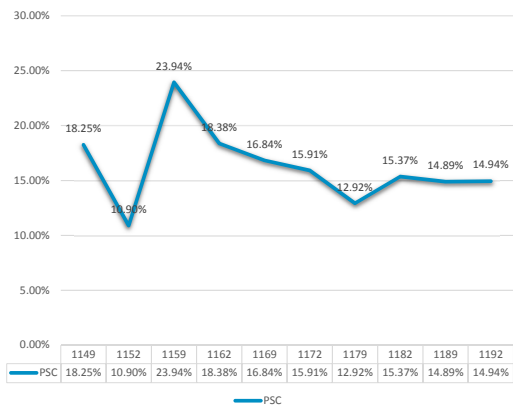

5. UGRD ONLINE DFWI RATES

Numbers ending in 2 are spring semesters, numbers ending in 9 are fall semesters
The middle number represents the year. So, for example, 1142 = spring 2014; 1149 = fall 2014