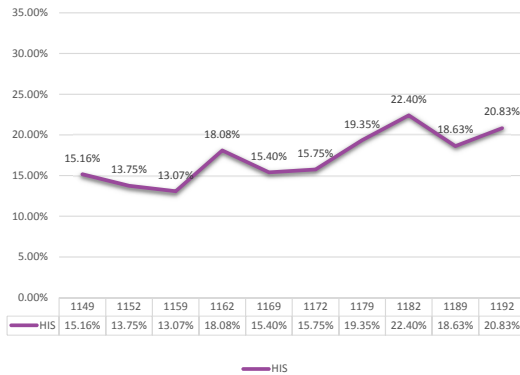

in-person vs. online course DFWI rates fall 2014 - spring 2019 HISTORY

UGRD IN-PERSON DFWI RATES