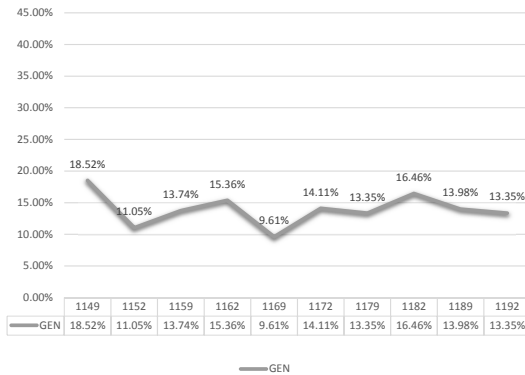

in-person vs. online course DFWI rates fall 2014 - spring 2019 INTERDISCIPLINARY STUDIES - GENDER STUDIES

UGRD IN-PERSON DFWI RATES