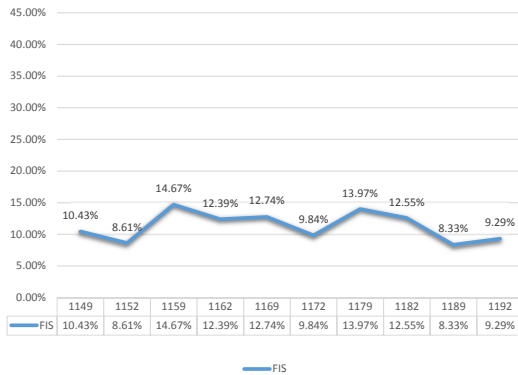

in-person vs. online course DFWI rates fall 2014 - spring 2019 SFEM - FIRE SCIENCE

UGRD IN-PERSON DFWI RATES