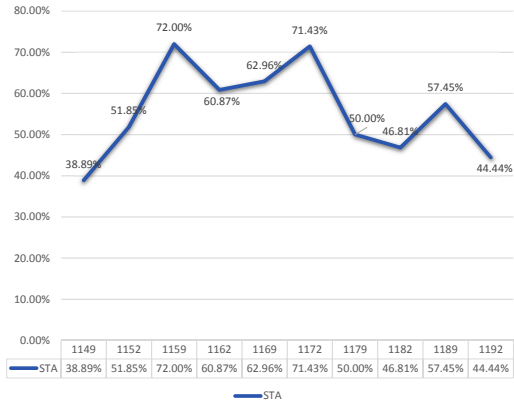

5. UGRD ONLINE DFWI RATES

Numbers ending in 2 are spring semesters, numbers ending in 9 are fall semesters
The middle number represents the year. So, for example, 1142 = spring 2014; 1149 = fall 2014

in-person vs. online course DFWI rates fall 2014 - spring 2019 MATHEMATICS - STATISTICS

by headcount

UGRD ON CAMPUS		UGRD ON CAMPUS DFW		UGRD ONLINE		UGRD ONLINE DFW	
Row Labels	STA	Row Labels	STA	Row Labels	STA	Row Labels	STA
1149	708	1149	244	1149	36	1149	14
1152	725	1152	254	1152	27	1152	14
1159	673	1159	240	1159	25	1159	18
1162	622	1162	170	1162	23	1162	14
1169	576	1169	183	1169	27	1169	17
1172	526	1172	159	1172	21	1172	15
1179	463	1179	157	1179	22	1179	11
1182	449	1182	135	1182	47	1182	22
1189	533	1189	151	1189	47	1189	27
1192	470	1192	134	1192	72	1192	32
Grand Total	5745	Grand Total	1827	Grand Total	347	Grand Total	184

Numbers ending in 2 are spring semesters, numbers ending in 9 are fall semesters
The middle number represents the year. So, for example, 1142 = spring 2014; 1149 = fall 2014