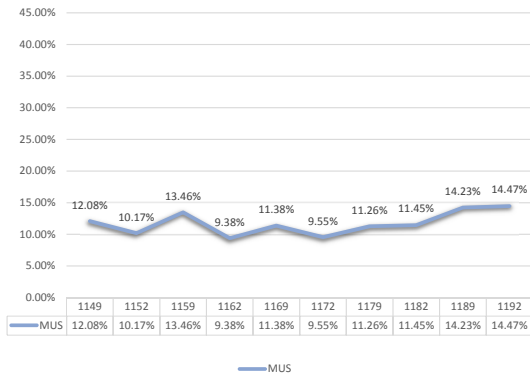

in-person vs. online course DFWI rates fall 2014 - spring 2019 ART & MUSIC - MUSIC

UGRD IN-PERSON DFWI RATES