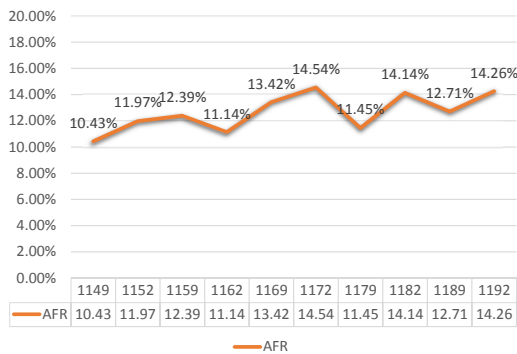

in-person vs. online course DFWI rates fall 2014 - spring 2019 AFRICANA STUDIES

UGRD IN-PERSON DFWI RATES