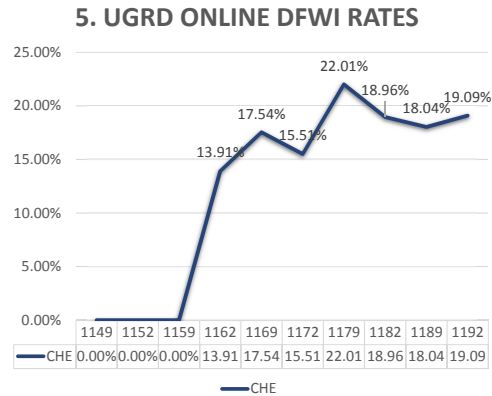

in-person vs. online course DFWI rates fall 2014 - spring 2019 SCIENCES - CHEMISTRY

Numbers ending in 2 are spring semesters, numbers ending in 9 are fall semesters
The middle number represents the year. So, for example, 1142 = spring 2014; 1149 = fall 2014

in-person vs. online course DFWI rates fall 2014 - spring 2019 SCIENCES - CHEMISTRY

UGRD ON CAMPUS		UGRD ON CAMPUS DFW	
Row Labels	CHE	Row Labels	CHE
1149	2045	1149	366
1152	1596	1152	215
1159	1515	1159	209
1162	796	1162	92
1169	809	1169	95
1172	791	1172	99
1179	749	1179	85
1182	649	1182	48
1189	758	1189	67
1192	674	1192	45
Grand Total	10382	Grand Total	1321

UGRD ONLINE		UGRD ONLINE DFW	
Row Labels	CHE	Row Labels	CHE
1149		1149	
1152		1152	
1159		1159	
1162	539	1162	75
1169	422	1169	74
1172	490	1172	76
1179	586	1179	129
1182	501	1182	95
1189	621	1189	112
1192	571	1192	109
Grand Total	3730	Grand Total	670

Numbers ending in 2 are spring semesters, numbers ending in 9 are fall semesters
The middle number represents the year. So, for example, 1142 = spring 2014; 1149 = fall 2014