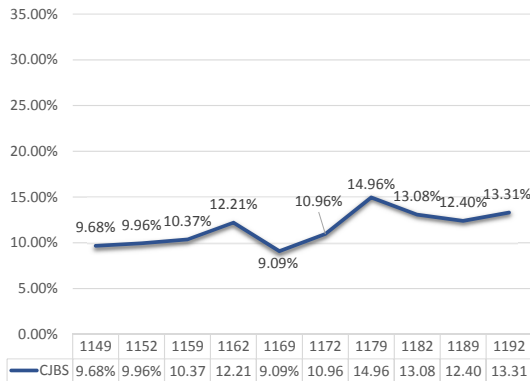

in-person vs. online course DFWI rates fall 2014 - spring 2019 LPS - CRIMINAL JUSTICE BS

UGRD IN-PERSON DFWI RATES