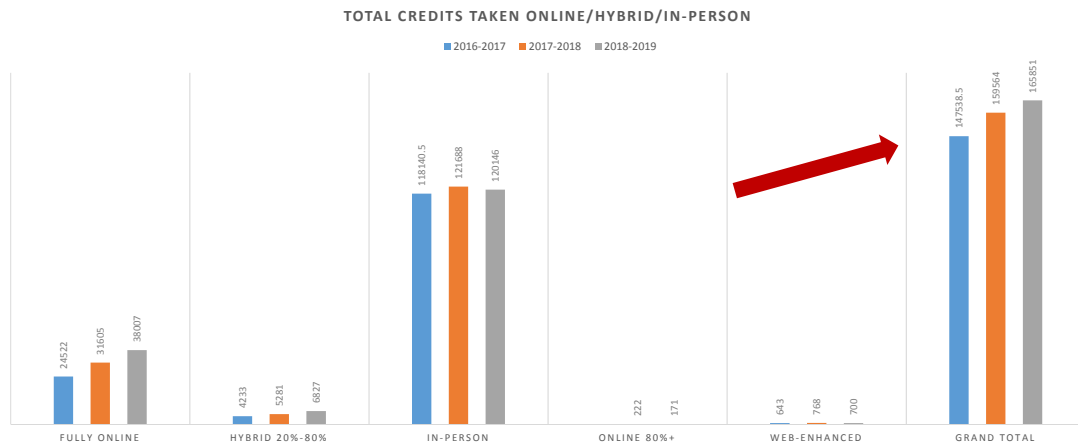

Total credits by age/mode

Notable: as a percentage of credits taken, those over 25 take about 1/4 of all their classes online

Class_Level	Undergraduate					
Academic_Year	(All)					
	Column Labels					
Row Labels	Fully online	Hybrid 20%-80%	In-person	Online 80%+	Web-enhanced	Grand Total
Sum of Total_Credits						
19	10405	4342	113898	60	859	129564
20 - 22	68299	17118	327532	297	1434	414680
23 - 24	22231	5045	87178	99	409	114962
25 - 29	23961	5401	76664.5	126	309	106461.5
30 - 44	14782	3435	39198	102	150	57667
45 & Over	2373	561	6964	9	23	9930
Under 19	3114	2013	152606	6	2433	160172
(blank)			12			12
Sum of Total_Credits (%)						
19	8.03%	3.35%	87.91%	0.05%	0.66%	100.00%
20 - 22	16.47%	4.13%	78.98%	0.07%	0.35%	100.00%
23 - 24	19.34%	4.39%	75.83%	0.09%	0.36%	100.00%
25 - 29	22.51%	5.07%	72.01%	0.12%	0.29%	100.00%
30 - 44	25.63%	5.96%	67.97%	0.18%	0.26%	100.00%
45 & Over	23.90%	5.65%	70.13%	0.09%	0.23%	100.00%
Under 19	1.94%	1.26%	95.28%	0.00%	1.52%	100.00%
(blank)	0.00%	0.00%	100.00%	0.00%	0.00%	100.00%
Total Sum of Total_Credits	145165	37915	804052.5	699	5617	993448.5
Total Sum of Total_Credits (%)	14.61%	3.82%	80.94%	0.07%	0.57%	100.00%

Male use of online courses is growing slightly faster than female use (2016-2019)

Online course-taking has contributed to a larger number of credits taken, not to a different distribution of credits taken (2016-2019)