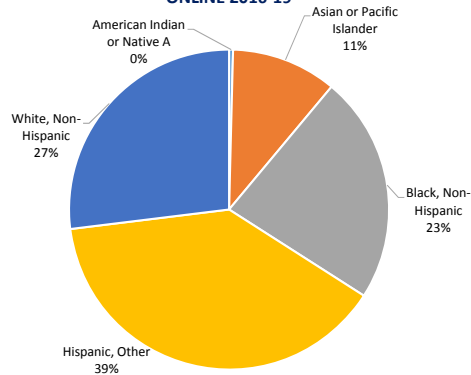

STUDENT ONLINE COURSE-TAKING BEHAVIOR 2014-2019

Office of Institutional Effectiveness
October 2019

Demographics of students who take courses online closely resembles our total campus demographics (2016-2019)

Notable: whites and blacks take online courses in slightly greater proportion to their population at the college

DEMOGRAPHICS, STUDENTS WHO TOOK COURSES ONLINE 2016-19

Total credits taken online 2016-2019 by each group