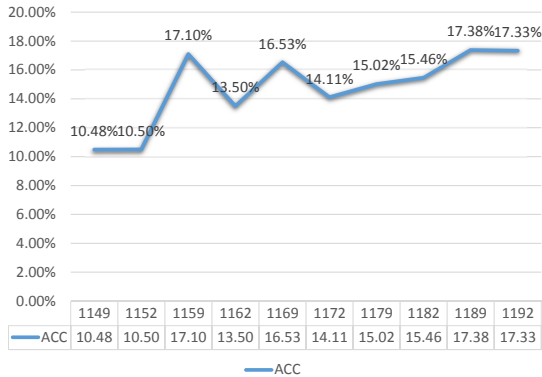

in-person vs. online course DFWI rates fall 2014 - spring 2019 PUBLIC MANAGEMENT - ACCOUNTING

UGRD IN-PERSON DFWI RATES