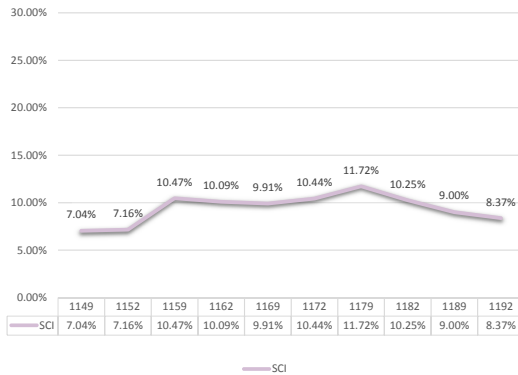

in-person vs. online course DFWI rates fall 2014 - spring 2019 SCIENCE

UGRD IN-PERSON DFWI RATES