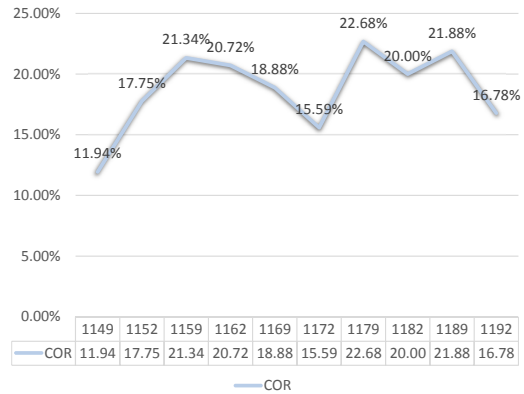

5. UGRD ONLINE DFWI RATES

Numbers ending in 2 are spring semesters, numbers ending in 9 are fall semesters
The middle number represents the year. So, for example, 1142 = spring 2014; 1149 = fall 2014

in-person vs. online course DFWI rates fall 2014 - spring 2019 LPS - CORRECTIONS

by headcount

UGRD ON CAMPUS	
Row Labels	COR
1149	1256
1152	921
1159	1268
1162	1060
1169	1062
1172	1087
1179	1162
1182	1017
1189	1171
1192	1077
Grand Total	11081

UGRD ON CAMPUS DFW	
Row Labels	COR
1149	112
1152	104
1159	123
1162	97
1169	104
1172	111
1179	135
1182	114
1189	149
1192	100
Grand Total	1149

UGRD ONLINE	
Row Labels	COR
1149	201
1152	276
1159	239
1162	362
1169	233
1172	340
1179	291
1182	385
1189	352
1192	435
Grand Total	3114

UGRD ONLINE DFW	
Row Labels	COR
1149	24
1152	49
1159	51
1162	75
1169	44
1172	53
1179	66
1182	77
1189	77
1192	73
Grand Total	589

Numbers ending in 2 are spring semesters, numbers ending in 9 are fall semesters
The middle number represents the year. So, for example, 1142 = spring 2014; 1149 = fall 2014