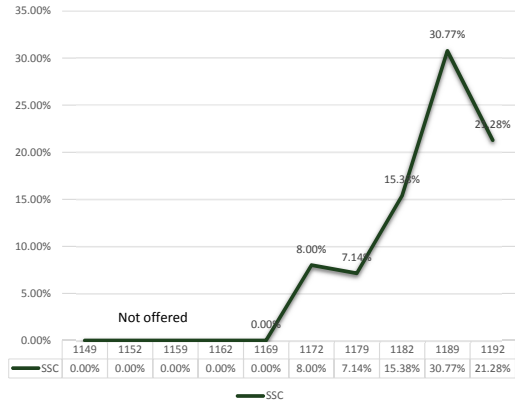

5. UGRD ONLINE DFWI RATES

Numbers ending in 2 are spring semesters, numbers ending in 9 are fall semesters
The middle number represents the year. So, for example, 1142 = spring 2014; 1149 = fall 2014

in-person vs. online course DFWI rates fall 2014 - spring 2019 SOCIOLOGY - SOCIAL SCIENCE RESEARCH

by headcount

UGRD ON CAMPUS		UGRD ON CAMPUS DFW		UGRD ONLINE		UGRD ONLINE DFW	
Row Labels	SSC	Row Labels	SSC	Row Labels	SSC	Row Labels	SSC
1149	521	1149	82	1149		1149	
1152	314	1152	53	1152		1152	
1159	318	1159	41	1159		1159	
1162	277	1162	22	1162		1162	
1169	210	1169	41	1169		1169	
1172	239	1172	44	1172	25	1172	2
1179	182	1179	22	1179	28	1179	2
1182	267	1182	12	1182	52	1182	8
1189	185	1189	15	1189	26	1189	8
1192	198	1192	17	1192	47	1192	10
Grand Total	2711	Grand Total	349	Grand Total	178	Grand Total	30

Numbers ending in 2 are spring semesters, numbers ending in 9 are fall semesters
The middle number represents the year. So, for example, 1142 = spring 2014; 1149 = fall 2014