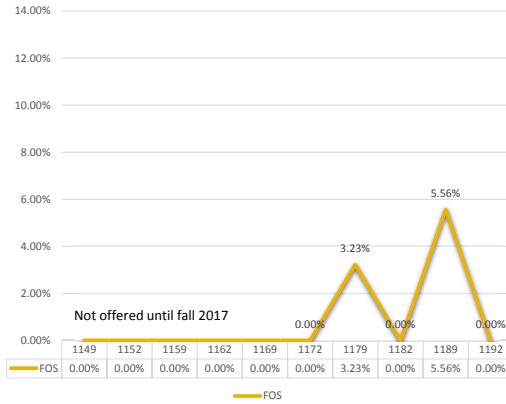

5. UGRD ONLINE DFWI RATES

Numbers ending in 2 are spring semesters, numbers ending in 9 are fall semesters
The middle number represents the year. So, for example, 1142 = spring 2014; 1149 = fall 2014

in-person vs. online course DFWI rates fall 2014 - spring 2019 SCIENCES - FORENSIC SCIENCE

by headcount

UGRD ON CAMPUS	
Row Labels	FOS
1149	692
1152	433
1159	254
1162	227
1169	93
1172	109
1179	122
1182	116
1189	95
1192	104
Grand Total	2245

UGRD ON CAMPUS DFW	
Row Labels	FOS
1149	20
1152	18
1159	14
1162	5
1169	9
1172	8
1179	14
1182	3
1189	10
1192	8
Grand Total	109

UGRD ONLINE	
Row Labels	FOS
1149	
1152	
1159	
1162	
1169	13
1172	
1179	31
1182	
1189	18
1192	
Grand Total	62

UGRD ONLINE DFW	
Row Labels	FOS
1149	
1152	
1159	
1162	
1169	
1172	
1179	1
1182	
1189	1
1192	
Grand Total	2

Numbers ending in 2 are spring semesters, numbers ending in 9 are fall semesters
The middle number represents the year. So, for example, 1142 = spring 2014; 1149 = fall 2014