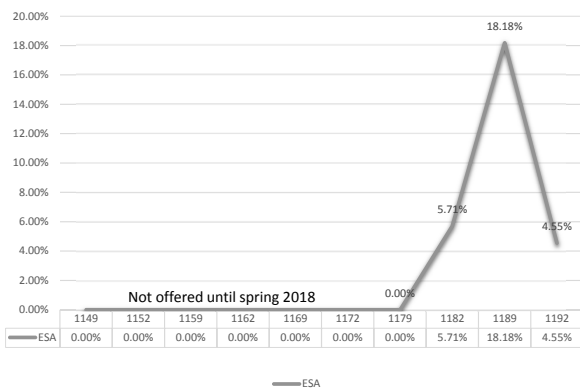

in-person vs. online course DFWI rates fall 2014 - spring 2019 SFEM - EMERGENCY SERVICES ADMINISTRATION

UGRD IN-PERSON DFWI RATES