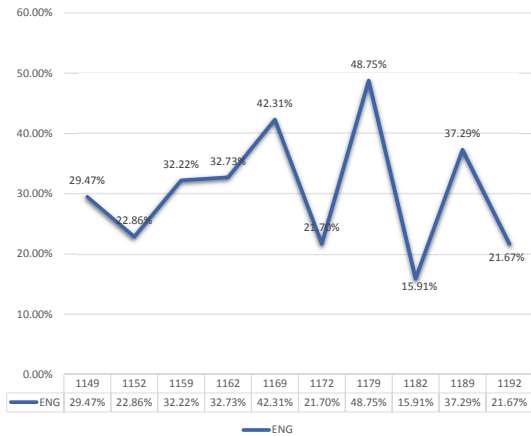

5. UGRD ONLINE DFWI RATES

Numbers ending in 2 are spring semesters, numbers ending in 9 are fall semesters
The middle number represents the year. So, for example, 1142 = spring 2014; 1149 = fall 2014

in-person vs. online course DFWI rates fall 2014 - spring 2019 ENGLISH

by headcount

UGRD ON CAMPUS	
Row Labels	ENG
1149	2680
1152	2217
1159	2462
1162	2126
1169	2270
1172	2092
1179	2731
1182	2320
1189	2679
1192	2431
Grand Total	24008

UGRD ON CAMPUS DFW	
Row Labels	ENG
1149	408
1152	295
1159	367
1162	349
1169	298
1172	327
1179	378
1182	403
1189	397
1192	402
Grand Total	3624

UGRD ONLINE	
Row Labels	ENG
1149	95
1152	70
1159	90
1162	55
1169	52
1172	106
1179	80
1182	132
1189	59
1192	120
Grand Total	859

UGRD ONLINE DFW	
Row Labels	ENG
1149	28
1152	16
1159	29
1162	18
1169	22
1172	23
1179	39
1182	21
1189	22
1192	26
Grand Total	244

Numbers ending in 2 are spring semesters, numbers ending in 9 are fall semesters
The middle number represents the year. So, for example, 1142 = spring 2014; 1149 = fall 2014