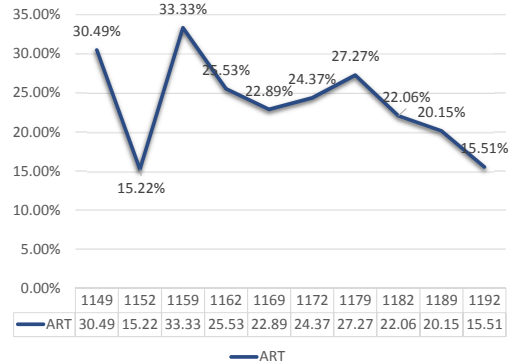

5. UGRD ONLINE DFWI RATES

Numbers ending in 2 are spring semesters, numbers ending in 9 are fall semesters
The middle number represents the year. So, for example, 1142 = spring 2014; 1149 = fall 2014

in-person vs. online course DFWI rates fall 2014 - spring 2019 ART & MUSIC - ART

by headcount

UGRD ON CAMPUS		UGRD ON CAMPUS DFW	
Row Labels	ART	Row Labels	ART
1149	1042	1149	127
1152	1031	1152	113
1159	1049	1159	150
1162	925	1162	94
1169	1006	1169	139
1172	1074	1172	106
1179	1042	1179	159
1182	1080	1182	111
1189	1211	1189	135
1192	1145	1192	111
Grand Total	10605	Grand Total	1245

UGRD ONLINE		UGRD ONLINE DFW	
Row Labels	ART	Row Labels	ART
1149	82	1149	25
1152	92	1152	14
1159	84	1159	28
1162	94	1162	24
1169	83	1169	19
1172	119	1172	29
1179	110	1179	30
1182	68	1182	15
1189	134	1189	27
1192	187	1192	29
Grand Total	1053	Grand Total	240

Numbers ending in 2 are spring semesters, numbers ending in 9 are fall semesters
The middle number represents the year. So, for example, 1142 = spring 2014; 1149 = fall 2014