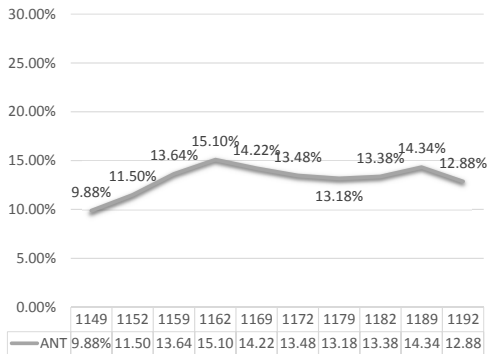

in-person vs. online course DFWI rates fall 2014 - spring 2019 ANTHROPOLOGY

UGRD IN-PERSON DFWI RATES