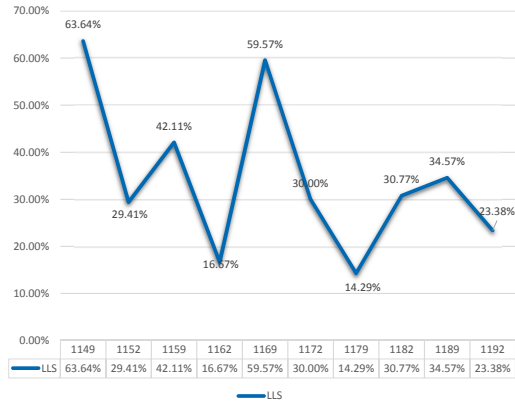

5. UGRD ONLINE DFWI RATES

Numbers ending in 2 are spring semesters, numbers ending in 9 are fall semesters
The middle number represents the year. So, for example, 1142 = spring 2014; 1149 = fall 2014

in-person vs. online course DFWI rates fall 2014 - spring 2019 LATIN AMERICAN AND LATINX STUDIES

by headcount

UGRD ON CAMPUS	
Row Labels	LLS
1149	770
1152	530
1159	919
1162	866
1169	841
1172	854
1179	923
1182	865
1189	944
1192	863
Grand Total	8375

UGRD ON CAMPUS DFW	
Row Labels	LLS
1149	88
1152	63
1159	129
1162	139
1169	131
1172	159
1179	141
1182	114
1189	113
1192	98
Grand Total	1175

UGRD ONLINE	
Row Labels	LLS
1149	11
1152	17
1159	19
1162	36
1169	47
1172	10
1179	14
1182	26
1189	81
1192	77
Grand Total	338

UGRD ONLINE DFW	
Row Labels	LLS
1149	7
1152	5
1159	8
1162	6
1169	28
1172	3
1179	2
1182	8
1189	28
1192	18
Grand Total	113

Numbers ending in 2 are spring semesters, numbers ending in 9 are fall semesters
The middle number represents the year. So, for example, 1142 = spring 2014; 1149 = fall 2014