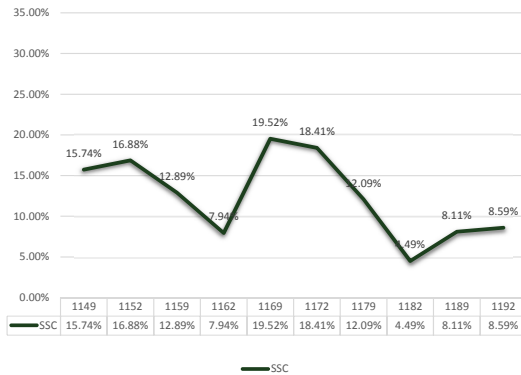

in-person vs. online course DFWI rates fall 2014 - spring 2019 SOCIOLOGY - SOCIAL SCIENCE RESEARCH

UGRD IN-PERSON DFWI RATES