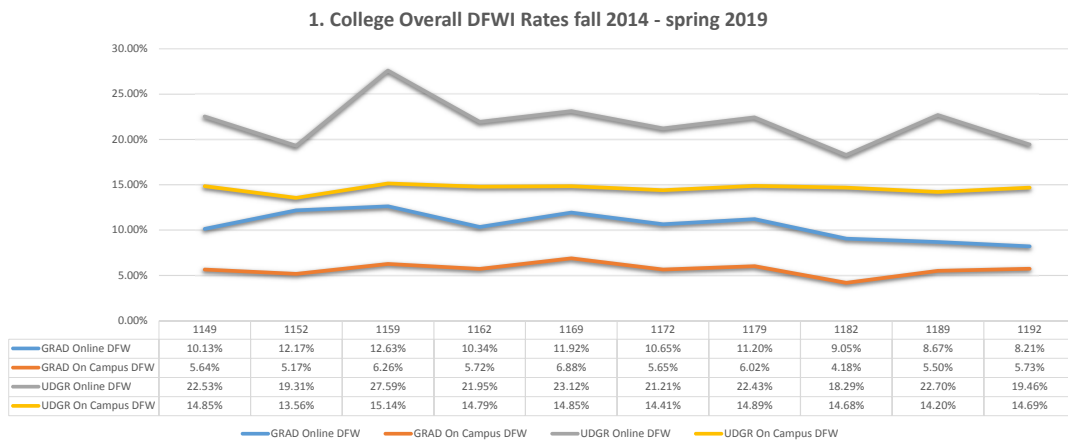

Total credits by age/mode

Notable: as a percentage of credits taken, those over 25 take about 1/4 of all their classes online

Class_Level	Undergraduate					
Academic_Year	(All)					
	Column Labels					
Row Labels	Fully online	Hybrid 20%-80%	In-person	Online 80%+	Web-enhanced	Grand Total
Sum of Total_Credits						
19	10405	4342	113898	60	859	129564
20 - 22	68299	17118	327532	297	1434	414680
23 - 24	22231	5045	87178	99	409	114962
25 - 29	23961	5401	76664.5	126	309	106461.5
30 - 44	14782	3435	39198	102	150	57667
45 & Over	2373	561	6964	9	23	9930
Under 19	3114	2013	152606	6	2433	160172
(blank)			12			12
Sum of Total_Credits (%)						
19	8.03%	3.35%	87.91%	0.05%	0.66%	100.00%
20 - 22	16.47%	4.13%	78.98%	0.07%	0.35%	100.00%
23 - 24	19.34%	4.39%	75.83%	0.09%	0.36%	100.00%
25 - 29	22.51%	5.07%	72.01%	0.12%	0.29%	100.00%
30 - 44	25.63%	5.96%	67.97%	0.18%	0.26%	100.00%
45 & Over	23.90%	5.65%	70.13%	0.09%	0.23%	100.00%
Under 19	1.94%	1.26%	95.28%	0.00%	1.52%	100.00%
(blank)	0.00%	0.00%	100.00%	0.00%	0.00%	100.00%
Total Sum of Total_Credits	145165	37915	804052.5	699	5617	993448.5
Total Sum of Total_Credits (%)	14.61%	3.82%	80.94%	0.07%	0.57%	100.00%

Male use of online courses is growing slightly faster than female use (2016-2019)

Online course-taking has contributed to a larger number of credits taken, not to a different distribution of credits taken (2016-2019)

Out of 3178 students to graduate with a BA or BS in 2018, 41% had taken 4 or more courses online, only 24% had taken no courses online

The gap between in-person and online course DFWI rates is shrinking at both graduate and undergraduate levels, though undergraduate levels are less stable (fall 2014 - spring 2019)