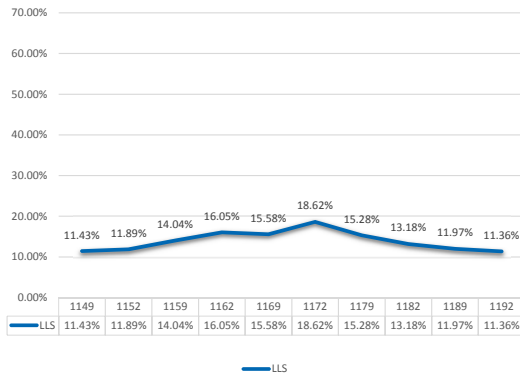

in-person vs. online course DFWI rates fall 2014 - spring 2019 LATIN AMERICAN AND LATINX STUDIES

UGRD IN-PERSON DFWI RATES