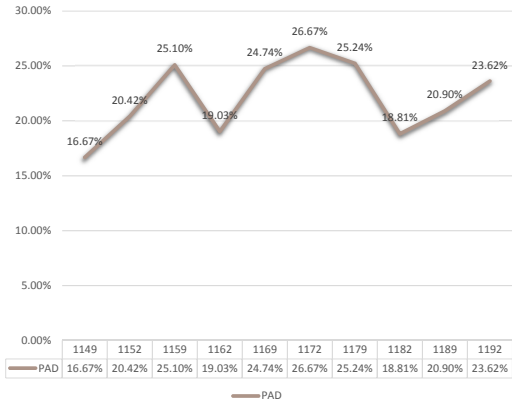

5. UGRD ONLINE DFWI RATES

Numbers ending in 2 are spring semesters, numbers ending in 9 are fall semesters
The middle number represents the year. So, for example, 1142 = spring 2014; 1149 = fall 2014

in-person vs. online course DFWI rates fall 2014 - spring 2019 PUBLIC ADMINISTRATION

by headcount

UGRD ON CAMPUS		UGRD ON CAMPUS DFW		UGRD ONLINE		UGRD ONLINE DFW	
Row Labels	PAD	Row Labels	PAD	Row Labels	PAD	Row Labels	PAD
1149	878	1149	86	1149	234	1149	39
1152	935	1152	109	1152	289	1152	59
1159	977	1159	123	1159	263	1159	66
1162	961	1162	101	1162	310	1162	59
1169	965	1169	122	1169	291	1169	72
1172	1000	1172	124	1172	270	1172	72
1179	956	1179	114	1179	317	1179	80
1182	952	1182	96	1182	335	1182	63
1189	813	1189	100	1189	378	1189	79
1192	835	1192	114	1192	343	1192	81
Grand Total	9272	Grand Total	1089	Grand Total	3030	Grand Total	670

Numbers ending in 2 are spring semesters, numbers ending in 9 are fall semesters
The middle number represents the year. So, for example, 1142 = spring 2014; 1149 = fall 2014