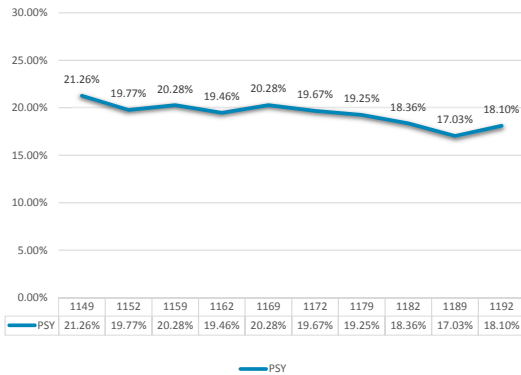

in-person vs. online course DFWI rates fall 2014 - spring 2019 PSYCHOLOGY

UGRD IN-PERSON DFWI RATES