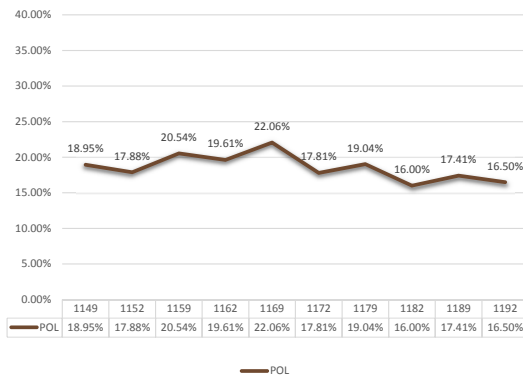

in-person vs. online course DFWI rates fall 2014 - spring 2019 POLITICAL SCIENCE

UGRD IN-PERSON DFWI RATES