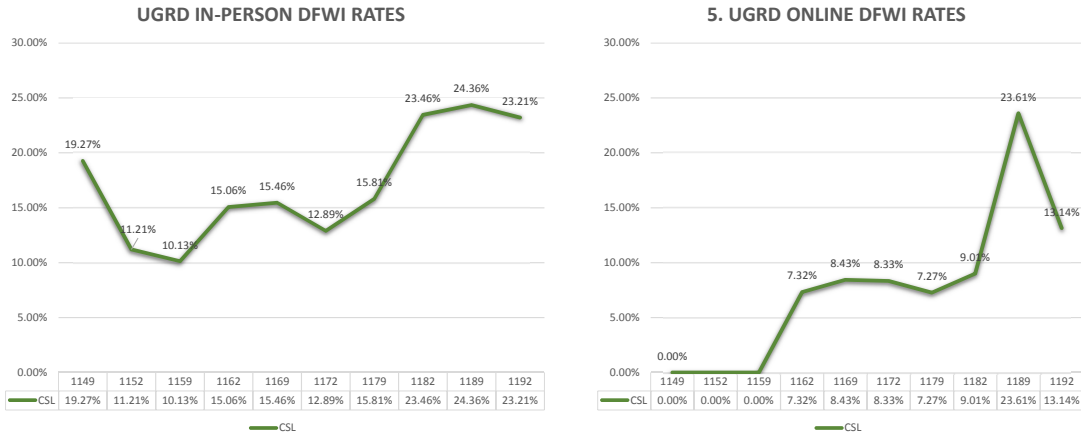

in-person vs. online course DFWI rates fall 2014 - spring 2019 COUNSELING - HUMAN SERVICES

Numbers ending in 2 are spring semesters, numbers ending in 9 are fall semesters
The middle number represents the year. So, for example, 1142 = spring 2014; 1149 = fall 2014

in-person vs. online course DFWI rates fall 2014 - spring 2019 COUNSELING - HUMAN SERVICES

by headcount

UGRD ON CAMPUS		UGRD ON CAMPUS DFW		UGRD ONLINE		UGRD ONLINE DFW	
Row Labels	CSL	Row Labels	CSL	Row Labels	CSL	Row Labels	CSL
1149	436	1149	84	1149		1149	
1152	455	1152	51	1152		1152	
1159	523	1159	53	1159		1159	
1162	478	1162	72	1162	82	1162	6
1169	511	1169	79	1169	83	1169	7
1172	512	1172	66	1172	84	1172	7
1179	506	1179	80	1179	55	1179	4
1182	260	1182	61	1182	111	1182	10
1189	234	1189	57	1189	72	1189	17
1192	293	1192	68	1192	137	1192	18
Grand Total	4208	Grand Total	671	Grand Total	624	Grand Total	69

Numbers ending in 2 are spring semesters, numbers ending in 9 are fall semesters
The middle number represents the year. So, for example, 1142 = spring 2014; 1149 = fall 2014