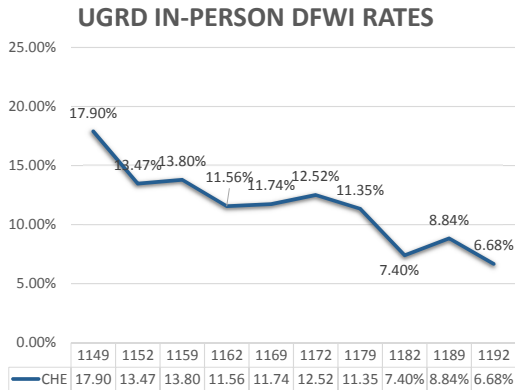

in-person vs. online course DFWI rates fall 2014 - spring 2019 SCIENCES - CHEMISTRY

Numbers ending in 2 are spring semesters, numbers ending in 9 are fall semesters
The middle number represents the year. So, for example, 1142 = spring 2014; 1149 = fall 2014

in-person vs. online course DFWI rates fall 2014 - spring 2019 SCIENCES - CHEMISTRY

UGRD ON CAMPUS		UGRD ON CAMPUS DFW	
Row Labels	CHE	Row Labels	CHE
1149	2045	1149	366
1152	1596	1152	215
1159	1515	1159	209
1162	796	1162	92
1169	809	1169	95
1172	791	1172	99
1179	749	1179	85
1182	649	1182	48
1189	758	1189	67
1192	674	1192	45
Grand Total	10382	Grand Total	1321

UGRD ONLINE		UGRD ONLINE DFW	
Row Labels	CHE	Row Labels	CHE
1149		1149	
1152		1152	
1159		1159	
1162	539	1162	75
1169	422	1169	74
1172	490	1172	76
1179	586	1179	129
1182	501	1182	95
1189	621	1189	112
1192	571	1192	109
Grand Total	3730	Grand Total	670

Numbers ending in 2 are spring semesters, numbers ending in 9 are fall semesters
The middle number represents the year. So, for example, 1142 = spring 2014; 1149 = fall 2014