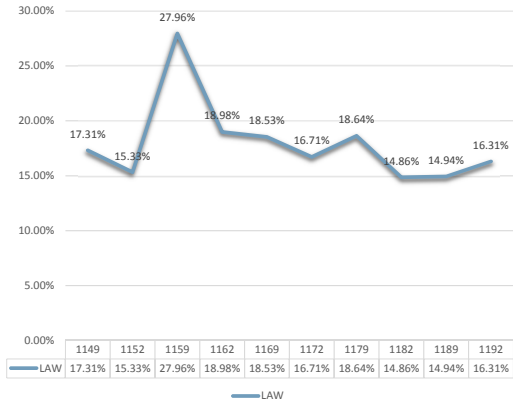

5. UGRD ONLINE DFWI RATES

Numbers ending in 2 are spring semesters, numbers ending in 9 are fall semesters
The middle number represents the year. So, for example, 1142 = spring 2014; 1149 = fall 2014