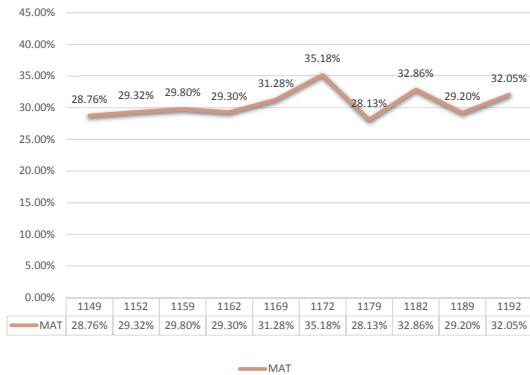

in-person vs. online course DFWI rates fall 2014 - spring 2019 MATH

UGRD IN-PERSON DFWI RATES