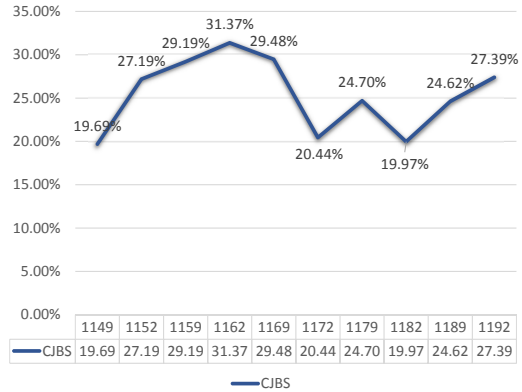

5. UGRD ONLINE DFWI RATES

Numbers ending in 2 are spring semesters, numbers ending in 9 are fall semesters
The middle number represents the year. So, for example, 1142 = spring 2014; 1149 = fall 2014

in-person vs. online course DFWI rates fall 2014 - spring 2019 LPS - CRIMINAL JUSTICE BS

by headcount

UGRD ON CAMPUS	
Row Labels	CJBS
1149	1209
1152	1486
1159	1611
1162	1597
1169	1794
1172	1715
1179	1958
1182	2057
1189	2081
1192	2081
Grand Total	17589

UGRD ON CAMPUS DFW	
Row Labels	CJBS
1149	117
1152	148
1159	167
1162	195
1169	163
1172	188
1179	293
1182	269
1189	258
1192	277
Grand Total	2075

UGRD ONLINE	
Row Labels	CJBS
1149	127
1152	320
1159	298
1162	510
1169	346
1172	587
1179	413
1182	651
1189	585
1192	701
Grand Total	4538

UGRD ONLINE DFW	
Row Labels	CJBS
1149	25
1152	87
1159	87
1162	160
1169	102
1172	120
1179	102
1182	130
1189	144
1192	192
Grand Total	1149

Numbers ending in 2 are spring semesters, numbers ending in 9 are fall semesters
The middle number represents the year. So, for example, 1142 = spring 2014; 1149 = fall 2014