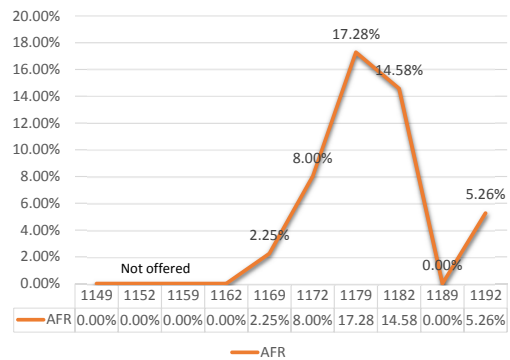

5. UGRD ONLINE DFWI RATES

Numbers ending in 2 are spring semesters, numbers ending in 9 are fall semesters
The middle number represents the year. So, for example, 1142 = spring 2014; 1149 = fall 2014

in-person vs. online course DFWI rates fall 2014 - spring 2019 AFRICANA STUDIES

by headcount

UGRD ON CAMPUS		UGRD ON CAMPUS DFW	
Row Labels	AFR	Row Labels	AFR
1149	1064	1149	111
1152	1069	1152	128
1159	1065	1159	132
1162	1095	1162	122
1169	879	1169	118
1172	997	1172	145
1179	987	1179	113
1182	1238	1182	175
1189	1070	1189	136
1192	1157	1192	165
Grand Total	10621	Grand Total	1345

UGRD ONLINE		UGRD ONLINE DFW	
Row Labels	AFR	Row Labels	AFR
1149		1149	
1152		1152	
1159		1159	
1162		1162	
1169	89	1169	2
1172	25	1172	2
1179	81	1179	14
1182	48	1182	7
1189		1189	
1192	19	1192	1
Grand Total	262	Grand Total	26

Numbers ending in 2 are spring semesters, numbers ending in 9 are fall semesters
The middle number represents the year. So, for example, 1142 = spring 2014; 1149 = fall 2014