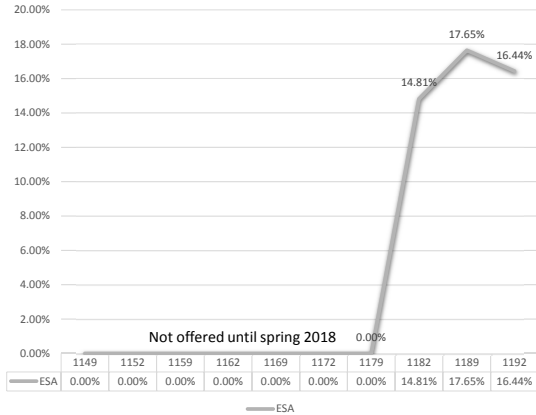

5. UGRD ONLINE DFWI RATES

Numbers ending in 2 are spring semesters, numbers ending in 9 are fall semesters
The middle number represents the year. So, for example, 1142 = spring 2014; 1149 = fall 2014

in-person vs. online course DFWI rates fall 2014 - spring 2019 SFEM - EMERGENCY SERVICES ADMINISTRATION

by headcount

UGRD ON CAMPUS		UGRD ON CAMPUS DFW		UGRD ONLINE		UGRD ONLINE DFW	
Row Labels	ESA	Row Labels	ESA	Row Labels	ESA	Row Labels	ESA
1149		1149		1149		1149	
1152		1152		1152		1152	
1159		1159		1159		1159	
1162		1162		1162		1162	
1169		1169		1169		1169	
1172		1172		1172		1172	
1179		1179		1179		1179	
1182	35	1182	2	1182	27	1182	4
1189	33	1189	6	1189	34	1189	6
1192	44	1192	2	1192	73	1192	12
Grand Total	112	Grand Total	10	Grand Total	134	Grand Total	22

Numbers ending in 2 are spring semesters, numbers ending in 9 are fall semesters
The middle number represents the year. So, for example, 1142 = spring 2014; 1149 = fall 2014