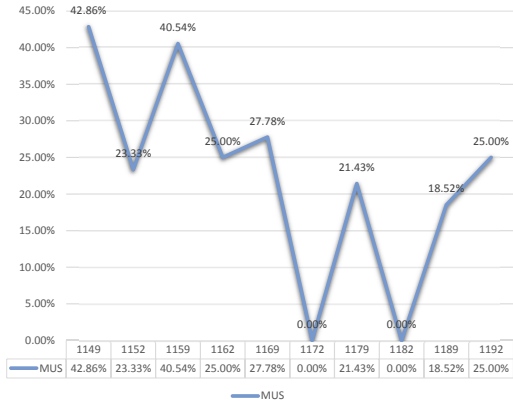

5. UGRD ONLINE DFWI RATES

Numbers ending in 2 are spring semesters, numbers ending in 9 are fall semesters
The middle number represents the year. So, for example, 1142 = spring 2014; 1149 = fall 2014

in-person vs. online course DFWI rates fall 2014 - spring 2019 MUSIC

by headcount

UGRD ON CAMPUS		UGRD ON CAMPUS DFW		UGRD ONLINE		UGRD ONLINE DFW	
Row Labels	MUS	Row Labels	MUS	Row Labels	MUS	Row Labels	MUS
1149	720	1149	87	1149	14	1149	6
1152	688	1152	70	1152	30	1152	7
1159	676	1159	91	1159	37	1159	15
1162	650	1162	61	1162	36	1162	9
1169	668	1169	76	1169	18	1169	5
1172	649	1172	62	1172		1172	
1179	799	1179	90	1179	14	1179	3
1182	777	1182	89	1182		1182	
1189	738	1189	105	1189	27	1189	5
1192	712	1192	103	1192	16	1192	4
Grand Total	7077	Grand Total	834	Grand Total	192	Grand Total	54

Numbers ending in 2 are spring semesters, numbers ending in 9 are fall semesters
The middle number represents the year. So, for example, 1142 = spring 2014; 1149 = fall 2014