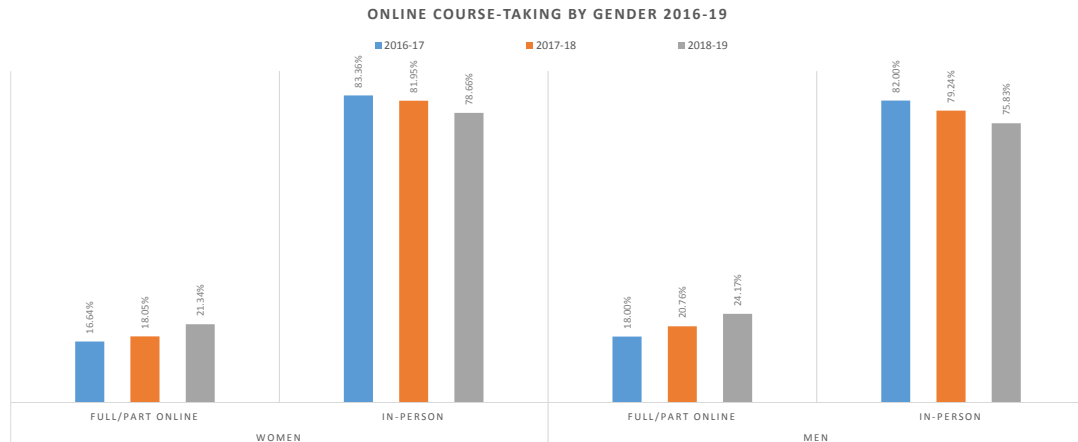

American Indian or Native A	717
Asian or Pacific Islander	18966
Black, Non-Hispanic	40927
Hispanic, Other	69431
White, Non-Hispanic	47942
GRAND TOTAL	177983

63% of UNDERGRADUATE students who take online courses are between the ages of 20-24 (2016-2019)

Male use of online courses is growing slightly faster than female use (2016-2019)

Online course-taking has contributed to a larger number of credits taken, not to a different distribution of credits taken (2016-2019)